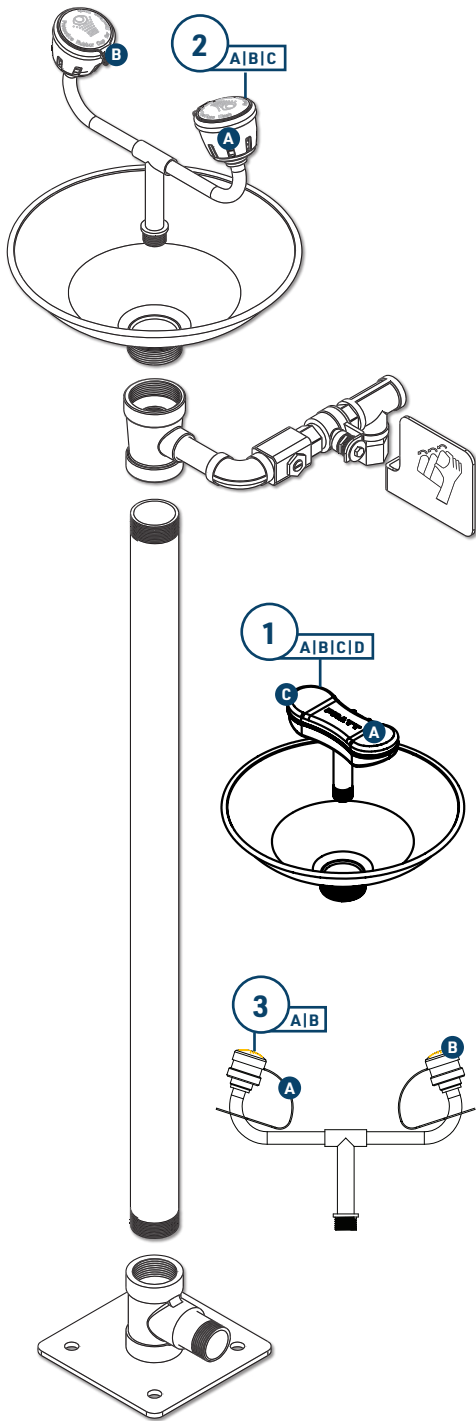

**4**  
**570006**  
PRATT S/STEEL EYE WASH BOWL SUITS ALL ELITE EYE WASH

**5**  
**570010**  
PRATT S/STEEL PUSH HANDLE FOR 570012 S/STEEL BALL VALVE SUITS ALL ELITE EYE WASH

**6**  
**570012**  
PRATT 15MM S/STEEL BALL VALVE FOR 570010 S/STEEL PUSH HANDLE SUITS ALL ELITE EYE WASH

**7**  
**570020**  
PRATT S/STEEL FOOT TREADLE SILVER SUITS ALL ELITE EYE WASH

**8**  
**570024**  
PRATT BLACK WASHER FOR STANCHION JOINT SUITS ALL ELITE SHOWERS

**9**  
**570014**  
PRATT 25MM S/STEEL BALL VALVE WITH LEVER ARM SUITS ALL ELITE SHOWERS

**10**  
**570016**  
PRATT S/STEEL PULL ROD SILVER SUITS ALL ELITE SHOWERS

**11**  
**570007**  
PRATT ABS PLASTIC SHOWER HEAD WITH SWIRLTEC NOZZLE

**12**  
**570008**  
PRATT S/STEEL SHOWER HEAD WITH SWIRLTEC NOZZLE SUITS SE693

# PRATT SHOWER AND EYE WASH SPARE PARTS

**570027**  
PRATT EYE & FACE WASH NOZZLE YELLOW ABS PLASTIC SUITS ALL ELITE EYE WASH

**570029**  
PRATT DUST CAP ABS PLASTIC TO SUIT EYE & FACE WASH NOZZLE

**570030**  
PRATT SS304 SCREWS PACK OF 6 TO SUIT EYE & FACE WASH NOZZLE