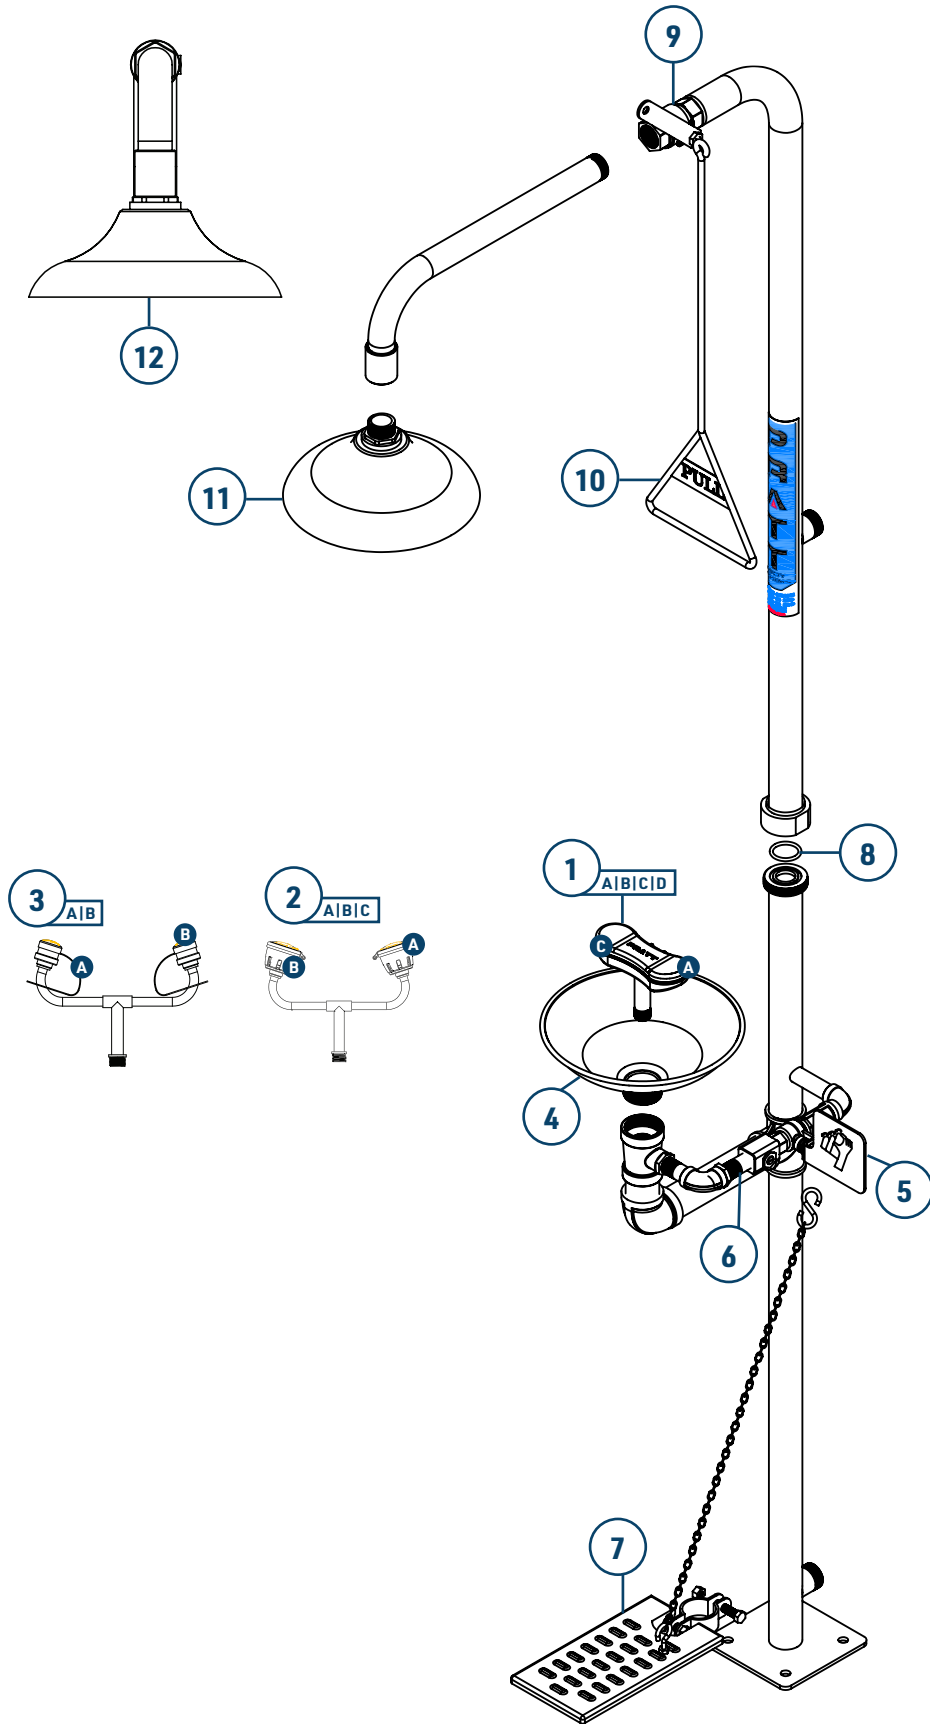

# PRATT SHOWER AND EYE WASH SPARE PARTS

# PRATT SHOWER AND EYE WASH SPARE PARTS

**1**  
**570027**  
PRATT EYE & FACE WASH NOZZLE YELLOW ABS PLASTIC SUITS ALL ELITE EYE WASH

**1A**  
**570029**  
PRATT DUST CAP ABS PLASTIC TO SUIT EYE & FACE WASH NOZZLE

**4**  
**570006**  
PRATT S/STEEL EYE WASH BOWL SUITS ALL ELITE EYE WASH

**5**  
**570010**  
PRATT S/STEEL PUSH HANDLE FOR 570012 S/STEEL BALL VALVE SUITS ALL ELITE EYE WASH

**6**  
**570012**  
PRATT 15MM S/STEEL BALL VALVE FOR 570010 S/STEEL PUSH HANDLE SUITS ALL ELITE EYE WASH

**10**  
**570016**  
PRATT S/STEEL PULL ROD SILVER SUITS ALL ELITE SHOWERS

**11**  
**570007**  
PRATT ABS PLASTIC SHOWER HEAD WITH SWIRLTEC NOZZLE

**12**  
**570008**  
PRATT S/STEEL SHOWER HEAD WITH SWIRLTEC NOZZLE SUITS SE693